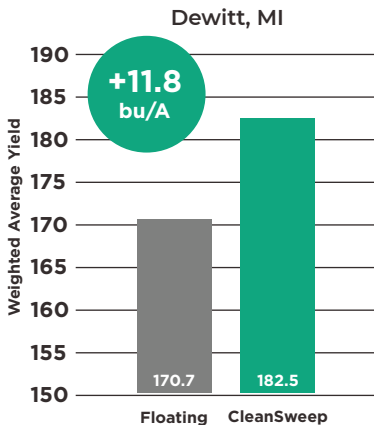

See The Difference

How much yield could you gain by using CleanSweep? Whether no-till or conventional, CleanSweep provides an advantage. In our 2016 Precision Planting Residue Studies, CleanSweep gave us an average 6.9 bu/A advantage over floating row cleaners.

2016 Precision Planting Residue Studies

Planting Conditions:
Very dry at the time of planting, with 1" to 2" clods.

Growing Conditions:
Around the time corn hit the V4 stage, rainfall was only .60" for 30 days, then above average rainfall was observed in the area from 7/23 through 8/31. Temperatures were 3-5 degrees above normal in August.