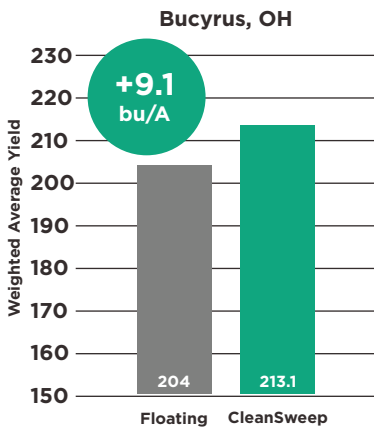

Planting Conditions:
Planting conditions were decent, but a little on the damp side.

Growing Conditions:
Weather was fairly dry for the duration of the growing season, with 3"-5" below normal rainfall for the area. No fungicide was used. Corn was side dressed with 175# of anhydrous.