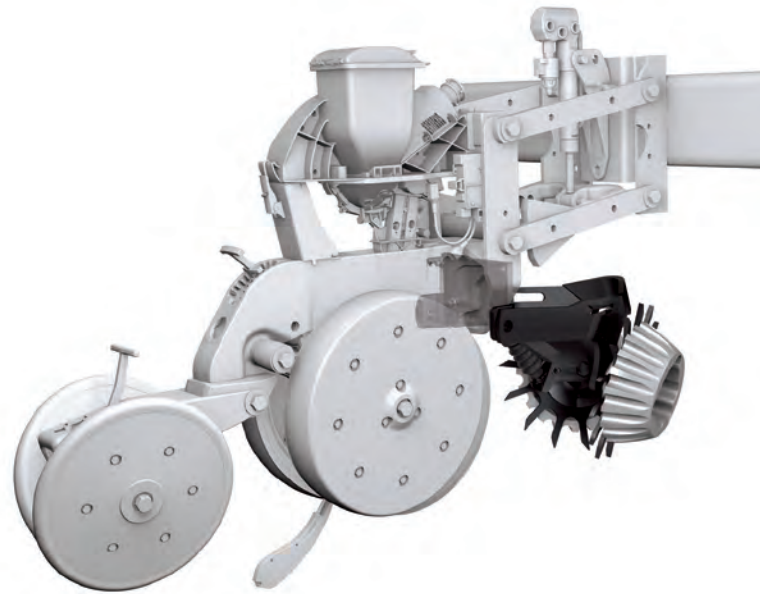

CleanSweep®

Simply Managing Row Cleaners Could Give You 11.8 Bu/A*

When residue is not removed from the path of the row unit, expect yield loss. Pinning residue in-furrow can wick moisture away from the seed delaying emergence. In-furrow, incorporated, and surface residue increases disease pressure.

Simple Adjustments From the Cab

By adding CleanSweep to floating row cleaners, adjust your row cleaners in the cab as often as necessary to get the best results without sacrificing planting time. Need more pressure to get a cleaner path? Need less pressure to prevent trenching? Simply adjust the pressure from the cab and keep planting.

2016 Precision Planting Residue Studies

Planting Conditions:
Very dry at the time of planting, with 1" to 2" clods.

Growing Conditions:
Around the time corn hit the V4 stage, rainfall was only .60" for 30 days, then above average rainfall was observed in the area from 7/23 through 8/31. Temperatures were 3-5 degrees above normal in August.

Specifications

ROW CLEANERS

Available on specific MARTIN-TILL®, YETTER®, and SUNCO® floating row cleaners. Contact your Precision Planting dealer for additional compatibility information.

OPTIONAL

3.5" Treader Wheels