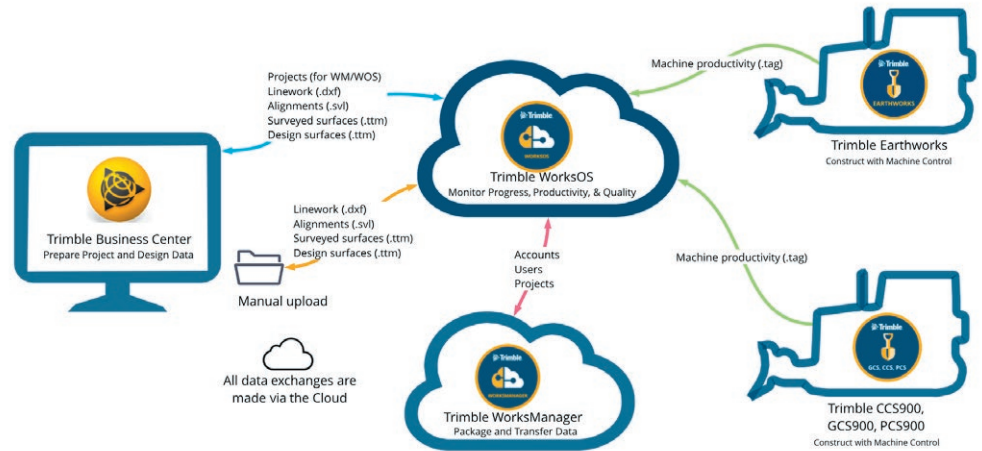

Trimble WorksOS

GET REAL-TIME VISIBILITY OF SITE PROGRESS VS. PLAN

Trimble WorksOS is a cloud-based operating system that delivers 3D productivity and real-time progress to plan for site supervisors and project managers to maximize jobsite efficiency.

Jobsite Visibility

- ▶ Real-time cut, fill, volume, and compaction data for increased visibility of machine and job site productivity.

Geospatial Design Driven

- ▶ Drive your machine activity from a central site design for real-time progress versus plan updates from the field.

3D Productivity Monitoring

- ▶ Automate field data collection for accurate, real-time information of the work done with respect to the site design.

GET REAL-TIME VISIBILITY OF SITE PROGRESS VS. PLAN

KEY FEATURES

Connected Construction

- ▶ Integrated designs from Trimble Business Center
- ▶ Integration with Trimble WorksManager for project, design and asset management
- ▶ Machine productivity data from Trimble Earthworks, CCS900, GCS900, and PCS900