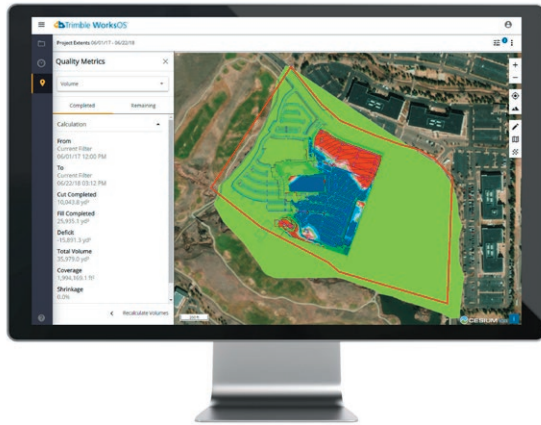

Jobsite Visibility

- ▶ Real-time cut, fill, volume, and compaction data for increased visibility of machine and job site productivity.

Geospatial Design Driven

- ▶ Drive your machine activity from a central site design for real-time progress versus plan updates from the field.

3D Productivity Monitoring

- ▶ Automate field data collection for accurate, real-time information of the work done with respect to the site design.

GET REAL-TIME VISIBILITY OF SITE PROGRESS VS. PLAN

KEY FEATURES

Connected Construction

- ▶ Integrated designs from Trimble Business Center
- ▶ Integration with Trimble WorksManager for project, design and asset management
- ▶ Machine productivity data from Trimble Earthworks, CCS900, GCS900, and PCS900

3D Productivity Monitoring

- ▶ Real-time cut, fill, volume, and compaction data
- ▶ Daily volume and compaction quality metrics
- ▶ Adjust daily work targets to stay on schedule
- ▶ Visibility into which machine is working
- ▶ 2D cut/fill maps for material movement
- ▶ Pass count maps for compaction
- ▶ Filtering capabilities based on machines, geofences, and lifts